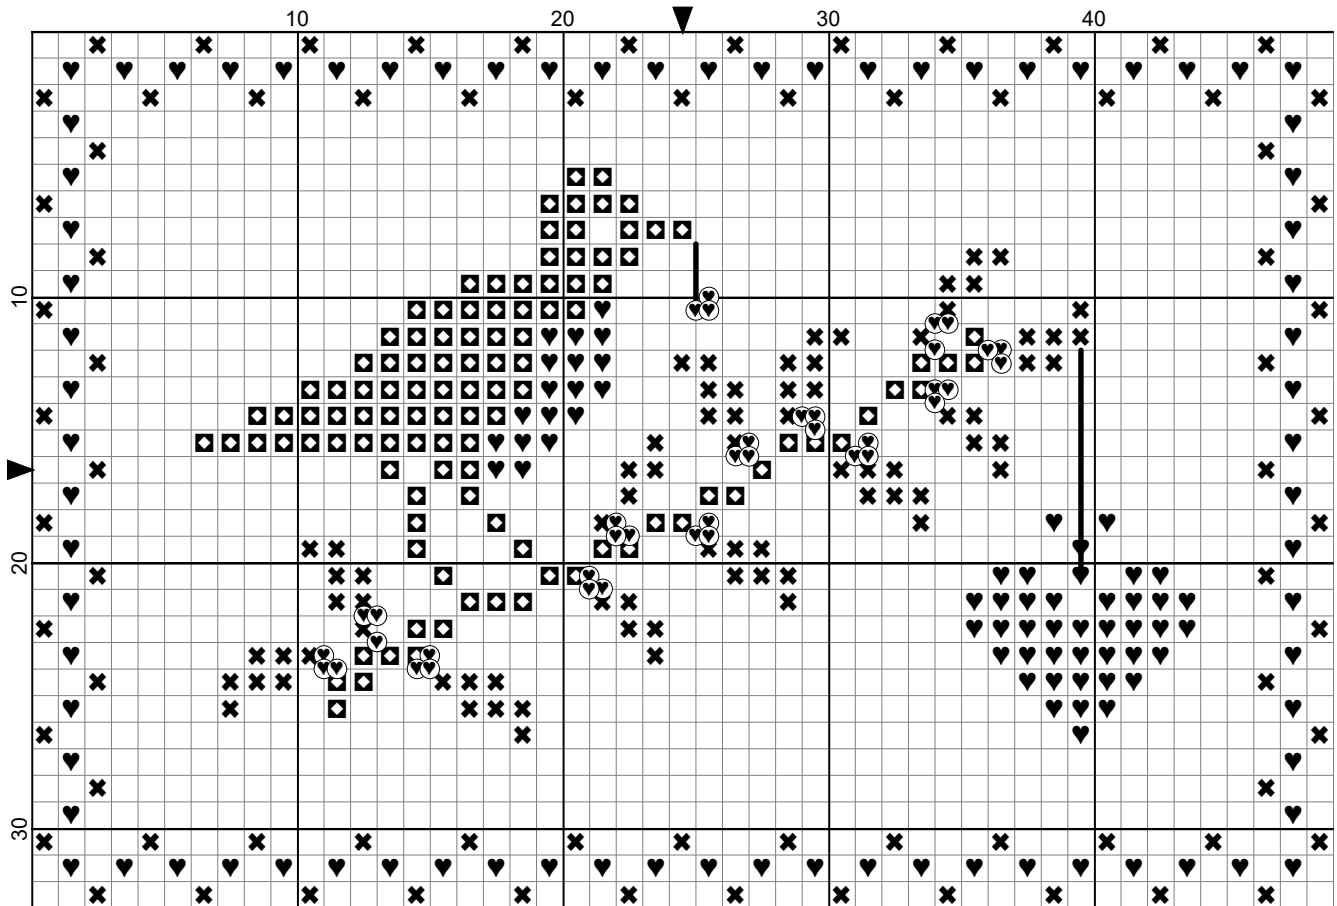

Christmas Robin by Atelier Soed Idee

Atelier Soed Idee ©

Legend:

♥ DMC-815 ✕ DMC-934 ◻ DMC-3031

Backstitches:

— DMC-815

French Knots:

⦿ DMC-815