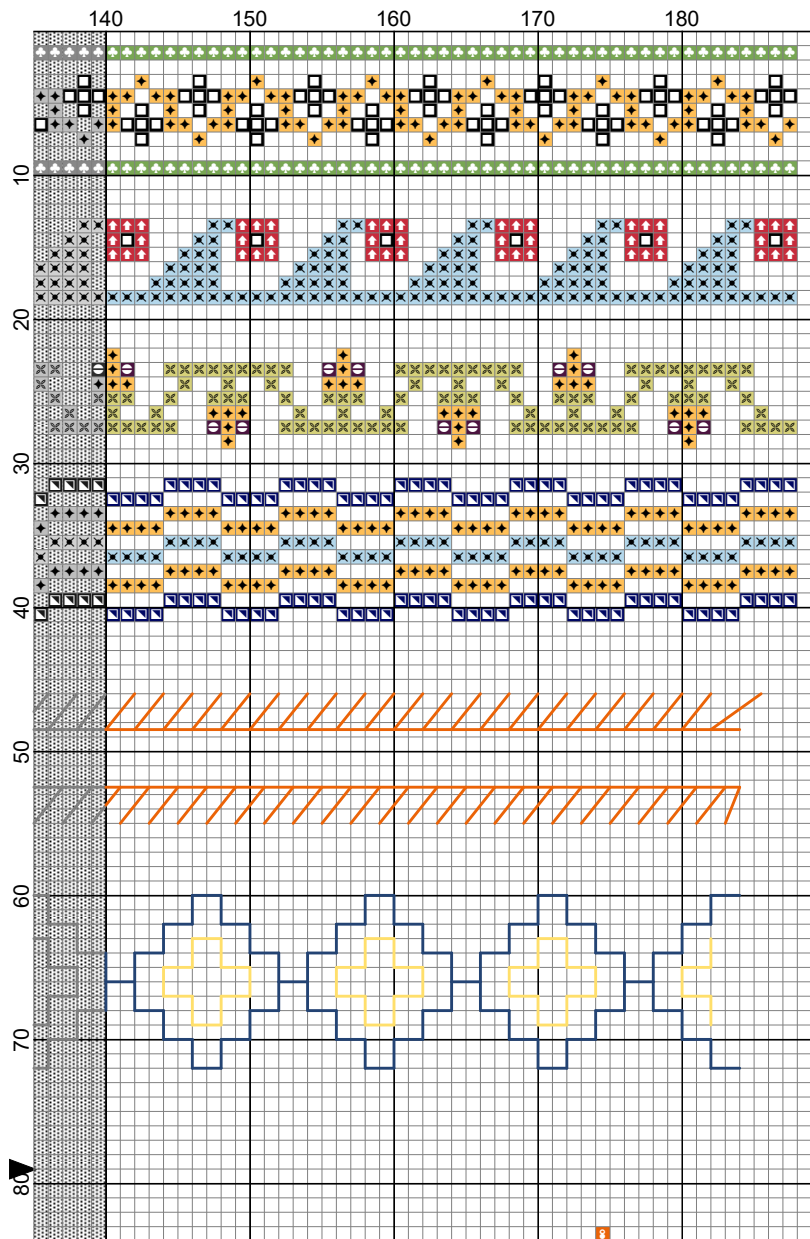

RANDJESLAP deel 2

RANDJESLAP deel 2

Legend:

- DMC-310
- DMC-321
- DMC-550
- DMC-734
- DMC-742
- DMC-743
- DMC-820
- DMC-824
- DMC-827
- DMC-947
- DMC-3347

Backstitches:

- DMC-743
- DMC-824
- DMC-947