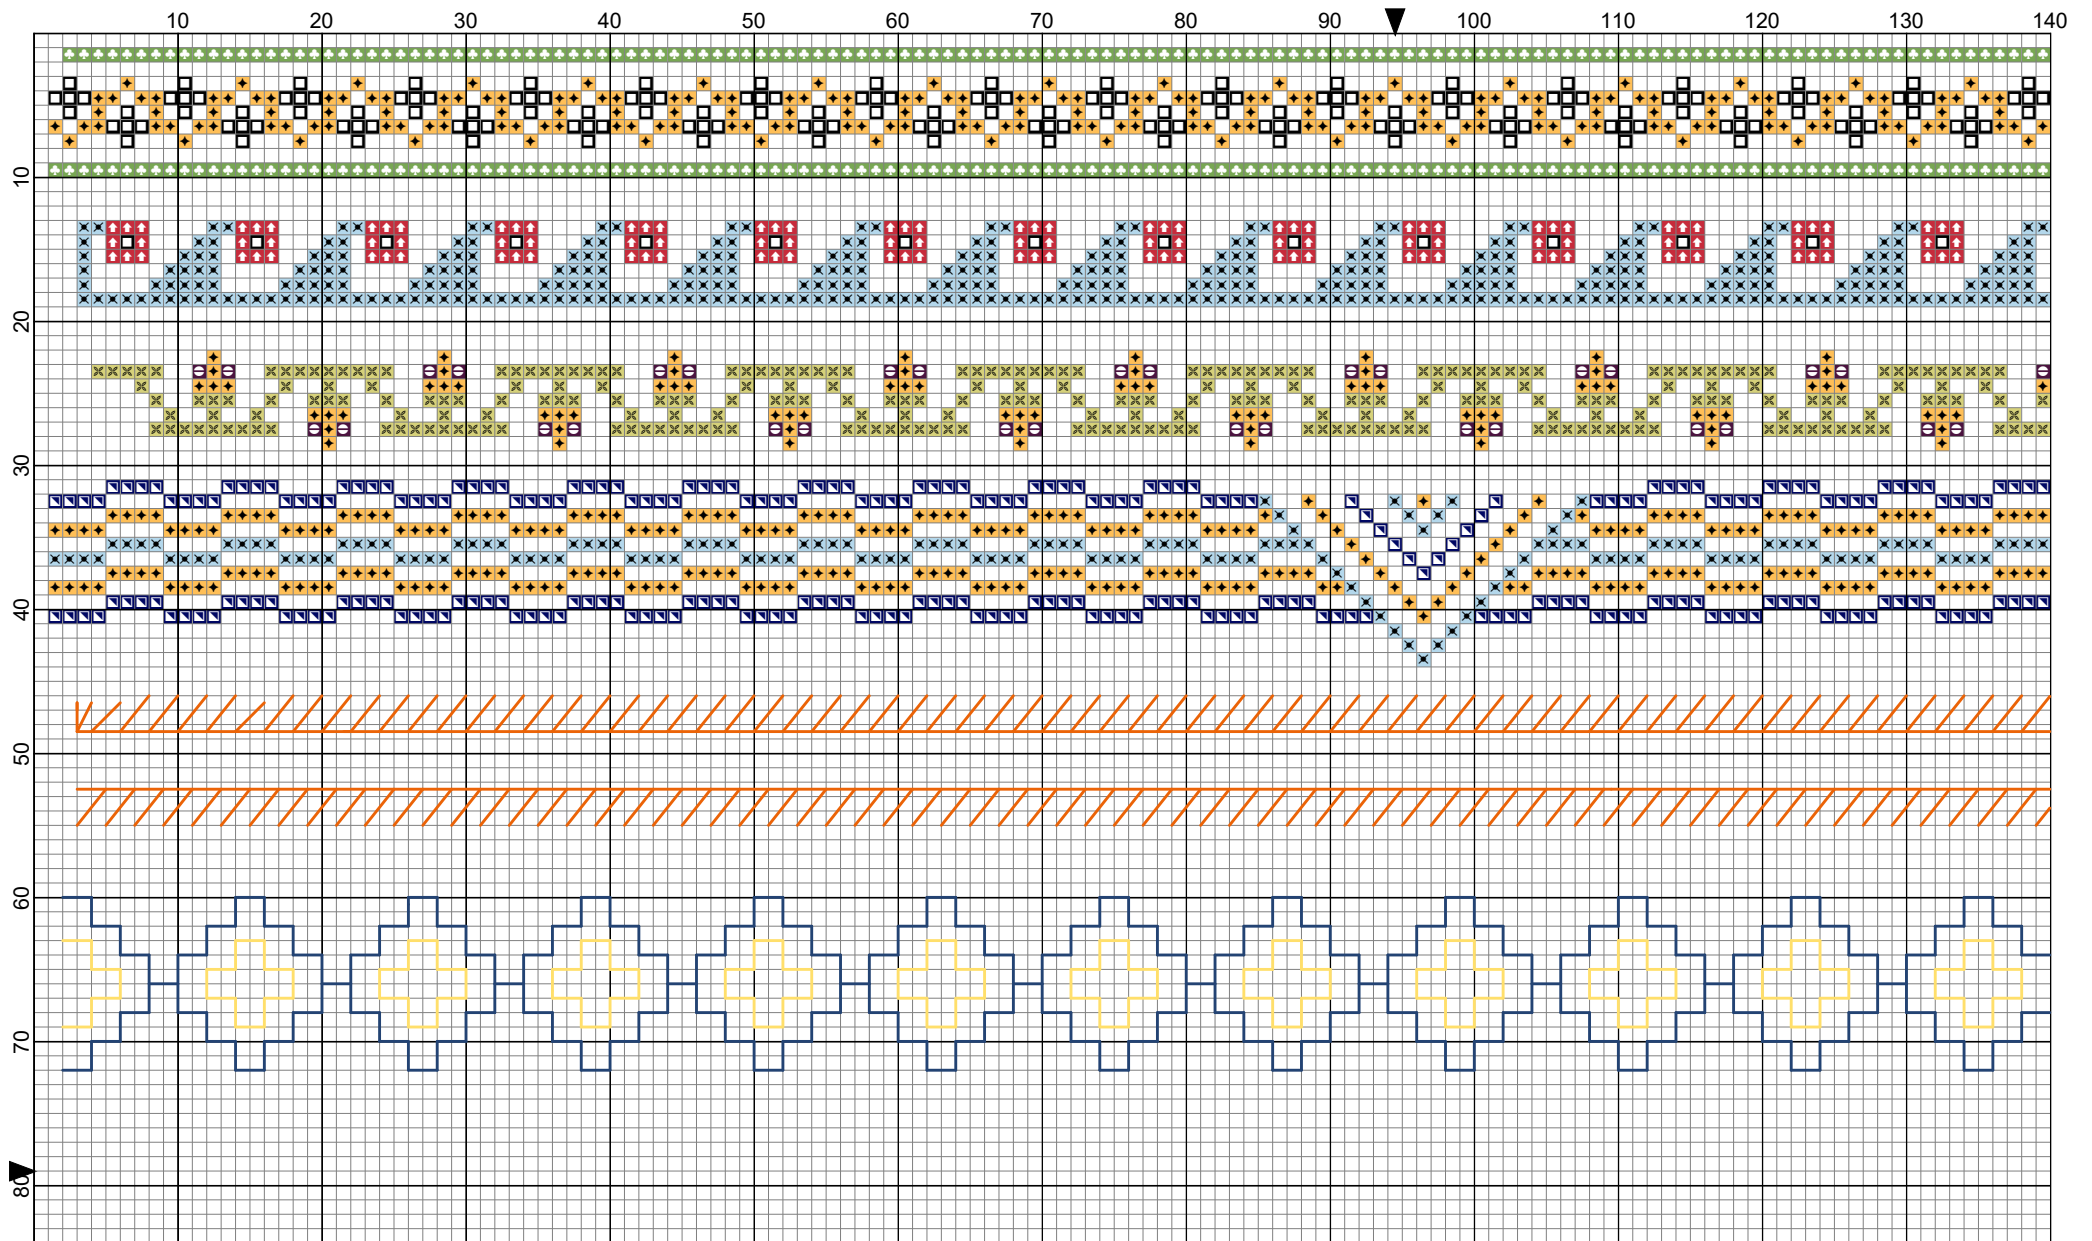

RANDJESLAP deel 2

RANDJESLAP deel 2

Legend:

- DMC-310
- DMC-321
- DMC-550
- DMC-734
- DMC-742
- DMC-743
- DMC-820
- DMC-824
- DMC-827
- DMC-947
- DMC-3347

Backstitches:

- DMC-743
- DMC-824
- DMC-947